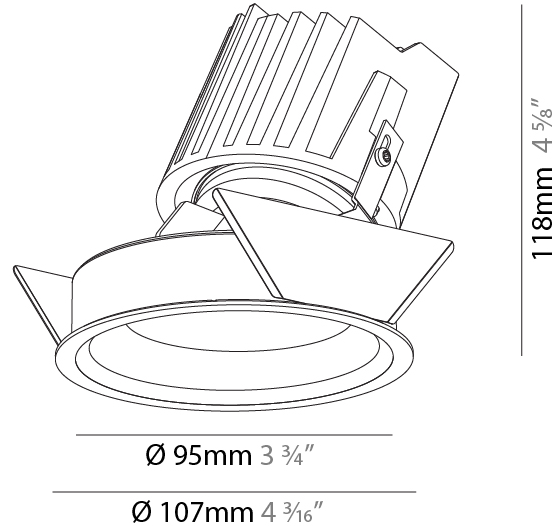

GENERAL

Series: Bioniq
Subseries: Bioniq Round Wallwash
Brand: Prolicht
Division: Architectural
Mounting Type: Recessed
Mounting Location: Ceiling
Subcategory: Downlight

PHYSICAL

Shape: Round
Diameter (mm): 107
Diameter (in): 4 3/16
Height (mm): 118
Height (in): 4 5/8
Ceiling Thickness (mm): 10 / 12.5 / 15
Ceiling Thickness (in): 3/8 or 1/2 or 9/16
Min. Recessing Depth (mm): 140
Min. Recessing Depth (in): 5 1/2
Light Distribution: Adjustable / Asymmetric
Weight (kg): 0.456
Weight (lbs): 1
Fixture Finish: SSR / BKV / CWI / CRY / HAB / LAG / UFT / ITA / RUA / RUR / MIC / FTG / MYG / TWT / LOD / PUS / FRO / FUP / KIA / POP / BLS / SPG / MEY / GOH / GUM / CHC / COM / ABZ / JAG / OBR / MOS / ROR
Fixture Material: Aluminum Die Cast
Cut-out Measurements: 98mm / 3 7/8"

ELECTRICAL

Lamp Type: LED (Zhaga Standard)
Total Output Wattage (W): 15
Dimming: Dali Dimming
Driver Included: No
Driver Location: Recessed Housing
Driver Type: Constant Current - 120Vac
Housing: See components
Input Voltage (V): 120
Constant Current (MA): 350

LED

Number of LEDs: 1
Color Temperature (°K): Warm Dim
Max. Delivered Lumen (lm): 850
Nominal Lumen (lm): 1140
CRI: >90 CRI
Lamp Life (hrs): 50000

OPTICAL

Reflector: 20 / 40 / 60
Adjustability: Fixed

RATINGS AND CERTIFICATIONS

Certified By: Certified for North American Standards
IP rating: IP20

PROJECT	_____
TYPE	_____
SPECIFIER	_____
QUANTITY	_____
DATE	_____