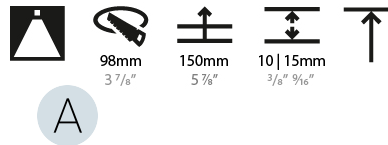

GENERAL

Series: Bioniq
Subseries: Bioniq Round Deep
Brand: Prolicht
Division: Architectural
Mounting Type: Recessed
Mounting Location: Ceiling
Subcategory: Downlight

PHYSICAL

Shape: Round
Diameter (mm): 107
Diameter (in): 4 3/16
Height (mm): 130
Height (in): 5 1/8
Ceiling Thickness (mm): 10 / 12.5 / 15
Ceiling Thickness (in): 3/8 or 1/2 or 9/16
Min. Recessing Depth (mm): 150
Min. Recessing Depth (in): 5 7/8
Light Distribution: Downlight
Weight (kg): 0.506
Weight (lbs): 1.12
Fixture Finish: SSR / BKV / CWI / CRY / HAB / LAG / UFT / ITA / RUA / RUR / MIC / FTG / MYG / TWT / LOD / PUS / FRO / FUP / KIA / POP / BLS / SPG / MEY / GOH / GUM / CHC / COM / ABZ / JAG / OBR / MOS / ROR
Fixture Material: Aluminum Die Cast
Cut-out Measurements: 98mm / 3 7/8"

ELECTRICAL

Lamp Type: LED (Zhaga Standard)
Total Output Wattage (W): 15
Dimming: Dali Dimming
Driver Included: No
Driver Location: Recessed Housing
Driver Type: Constant Current - 120Vac
Housing: See components
Input Voltage (V): 120
Constant Current (MA): 350

LED

Number of LEDs: 1
Color Temperature (°K): Warm Dim
Max. Delivered Lumen (lm): 760
Nominal Lumen (lm): 1140
CRI: >90 CRI

OPTICAL

Reflector: 20 / 40 / 60

RATINGS AND CERTIFICATIONS

Certified By: Certified for North American Standards
IP rating: IP20

PROJECT
TYPE
SPECIFIER
QUANTITY
DATE