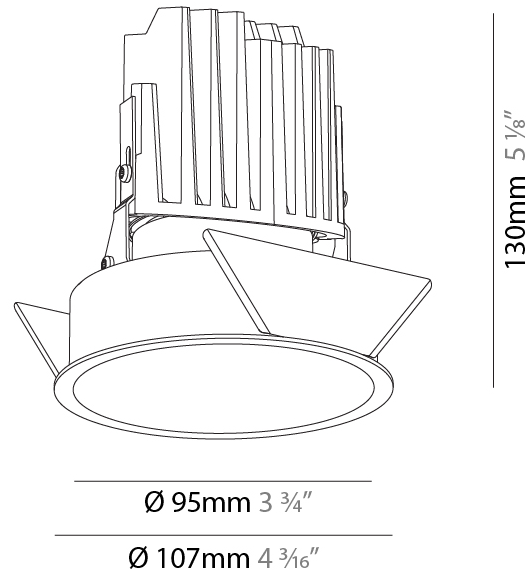

GENERAL

Series: Bioniq
Subseries: Bioniq Round Deep
Brand: Prolicht
Division: Architectural
Mounting Type: Recessed
Mounting Location: Ceiling
Subcategory: Downlight

PHYSICAL

Shape: Round
Diameter (mm): 107
Diameter (in): 4 3/16
Height (mm): 130
Height (in): 5 1/8
Ceiling Thickness (mm): 10 / 12.5 / 15
Ceiling Thickness (in): 3/8 or 1/2 or 9/16
Min. Recessing Depth (mm): 150
Min. Recessing Depth (in): 5 7/8
Light Distribution: Downlight
Weight (kg): 0.506
Weight (lbs): 1.12
Fixture Finish: SSR / BKV / CWI / CRY / HAB / LAG / UFT / ITA / RUA / RUR / MIC / FTG / MYG / TWT / LOD / PUS / FRO / FUP / KIA / POP / BLS / SPG / MEY / GOH / GUM / CHC / COM / ABZ / JAG / OBR / MOS / ROR
Fixture Material: Aluminum Die Cast
Cut-out Measurements: 98mm / 3 7/8"

ELECTRICAL

Lamp Type: LED (Zhaga Standard)
Total Output Wattage (W): 15
Dimming: Dali Dimming
Driver Included: No
Driver Location: Recessed Housing
Driver Type: Constant Current - 120Vac
Housing: See components
Input Voltage (V): 120
Constant Current (MA): 350

LED

Number of LEDs: 1
Color Temperature (°K): Warm Dim
Max. Delivered Lumen (lm): 760
Nominal Lumen (lm): 1140
CRI: >90 CRI

OPTICAL

Reflector: 20 / 40 / 60

RATINGS AND CERTIFICATIONS

Certified By: Certified for North American Standards
IP rating: IP20

PROJECT
TYPE
SPECIFIER
QUANTITY
DATE