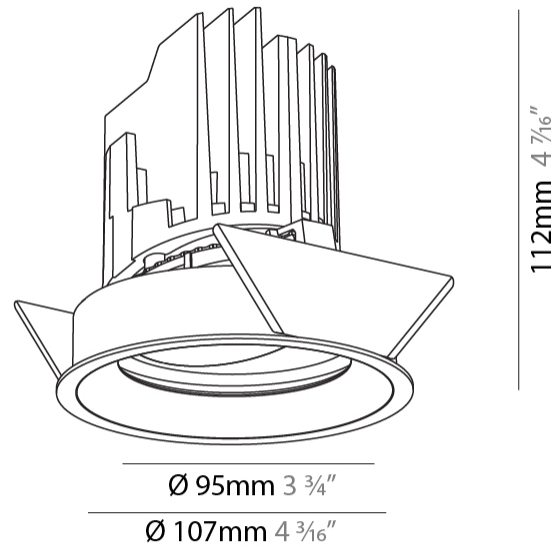

GENERAL

Series: Bioniq
 Subseries: Bioniq Round Adjustable
 Brand: Prolicht
 Division: Architectural
 Mounting Type: Recessed
 Mounting Location: Ceiling
 Subcategory: Downlight

PHYSICAL

Shape: Round
 Diameter (mm): 107
 Diameter (in): 4 3/16
 Height (mm): 112
 Height (in): 4 7/16
 Ceiling Thickness (mm): 10 / 12.5 / 15
 Ceiling Thickness (in): 3/8 or 1/2 or 9/16
 Min. Recessing Depth (mm): 130
 Min. Recessing Depth (in): 5 1/8
 Light Distribution: Adjustable / Downlight
 Weight (kg): 0.47
 Weight (lbs): 1.04
 Fixture Finish: SSR / BKV / CWI / CRY / HAB / LAG / UFT / ITA / RUA / RUR / MIC / FTG / MYG / TWT / LOD / PUS / FRO / FUP / KIA / POP / BLS / SPG / MEY / GOH / GUM / CHC / COM / ABZ / JAG / OBR / MOS / ROR
 Fixture Material: Aluminum Die Cast
 Cut-out Measurements: 98mm / 3 7/8"

OPTICAL

Reflector°: 10
 Optic°: Lens Pack - No Lens
 Adjustability: Rotational 355°; Tilt 30°

RATINGS AND CERTIFICATIONS

Certified By: Certified for North American Standards
 IP rating: IP20

	98mm 3 7/8"	130mm 5 1/8"	10 15mm 3/8" 9/16"	30°	355°	
A						