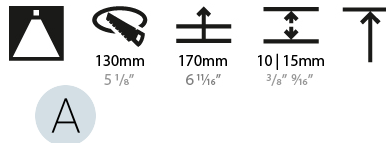

PHYSICAL

Shape: Round
Diameter (mm): 139
Diameter (in): 5 1/2
Height (mm): 151
Height (in): 5 15/16
Ceiling Thickness (mm): 10 / 12.5 / 15
Ceiling Thickness (in): 3/8 or 1/2 or 9/16
Min. Recessing Depth (mm): 170
Min. Recessing Depth (in): 6 11/16
Light Distribution: Downlight
Weight (kg): 0.946
Weight (lbs): 2.09
Fixture Finish: SSR / BKV / CWI / CRY / HAB / LAG / UFT / ITA / RUA / RUR / MIC / FTG / MYG / TWT / LOD / PUS / FRO / FUP / KIA / POP / BLS / SPG / MEY / GOH / GUM / CHC / COM / ABZ / JAG / OBR / MOS / ROR
Fixture Material: Aluminum Die Cast
Cut-out Measurements: 130mm / 5 1/8"

ELECTRICAL

Lamp Type: LED (Zhaga Standard)
Input Wattage (W): 13.2 / 16.5
Total Output Wattage (W): 12 / 14
Dimming: Tri-Mode (Non-Dimming and Phase Dimming (120Vac only) and 0-10V Dimming)
Driver Included: No
Driver Location: Recessed Housing
Driver Type: Constant Current - Universal
Driver Class: Class 2
Housing: See components
Input Voltage (V): 120 - 277
Constant Current (MA): 350

LED

Number of LEDs: 1
Color Temperature (°K): 2700 / 3000 / 3500 / 4000
Max. Delivered Lumen (lm): 810 / 900 / 970 / 990
Nominal Lumen (lm): 960 / 1070 / 1156 / 1180
CRI: >90 CRI
Efficiency (%): 0.905
Lamp Life (hrs): 50000

OPTICAL

Reflector°: 10

RATINGS AND CERTIFICATIONS

Certified By: Certified for North American Standards
IP rating: IP54